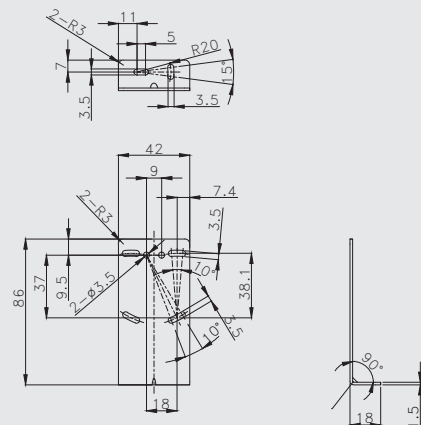

Reflector:

RB50*50

RB40*60

RB20*40

RB50*50-1

RB80

RB100*100

RB15*25

OSM40/41 series mounting bracket
EOSM4041-1

Mounting bracket:

OSM72 series mounting bracket
EOSM72-1

Slit:

OS10 series slit
SOS10-1

OM18\OP18\OG18 slit
SOM18-1