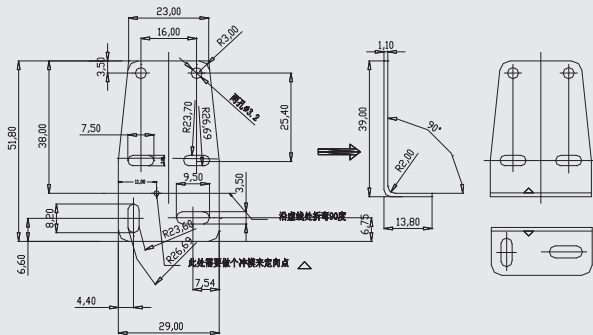

Reflective tape
RT50-1

Mounting bracket:

Barrel 18 series mounting bracket
EOM18-1

OS50 Series Mounting Bracket
EOS50-1

OS12 series mounting bracket
EOS12DF-1

OSM70 series mounting bracket
EOSM70-1

OS12 series mounting bracket
EOS12DF-2