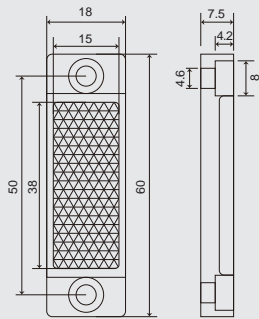

Reflector:

RB50*50

RB40*60

RB20*40

RB50*50-1

RB80

RB100*100

RB15*25

Reflective tape
RT50-1

Mounting bracket:

Barrel 18 series mounting bracket
EOM18-1

OS50 Series Mounting Bracket
EOS50-1

OS12 series mounting bracket
EOS12DF-1

OSM70 series mounting bracket
EOSM70-1

OS12 series mounting bracket
EOS12DF-2