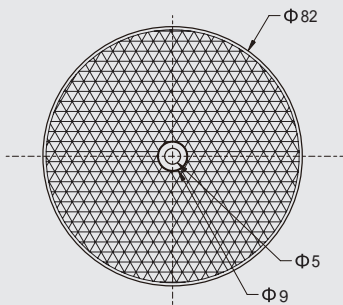

Reflector:

RB50*50

RB40*60

RB20*40

RB50*50-1

RB80

RB100*100

RB15*25

Reflective tape
RT50-1

Mounting bracket:

Barrel 18 series mounting bracket
EOM18-1

OS50 Series Mounting Bracket
EOS50-1

OS12 series mounting bracket
EOS12DF-1

OSM70 series mounting bracket
EOSM70-1

OS12 series mounting bracket
EOS12DF-2