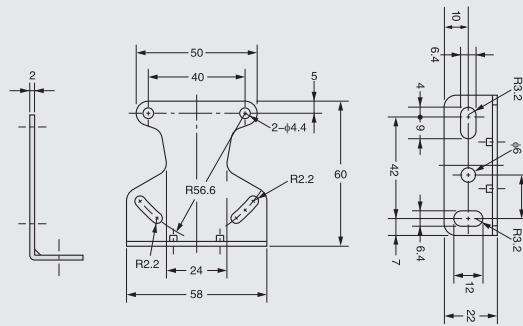

Reflector:

RB50*50

RB40*60

RB20*40

RB50*50-1

RB80

RB100*100

RB15*25

Reflective tape
RT50-1

Mounting bracket:

Barrel 18 series mounting bracket
EOM18-1

OS50 Series Mounting Bracket
EOS50-1

OS12 series mounting bracket
EOS12DF-1

OSM70 series mounting bracket
EOSM70-1

OS12 series mounting bracket
EOS12DF-2

OSM40/41 series mounting bracket
EOSM4041-1

Mounting bracket:

OSM72 series mounting bracket
EOSM72-1

Slit:

OS10 series slit
SOS10-1

OM18\OP18\OG18 slit
SOM18-1