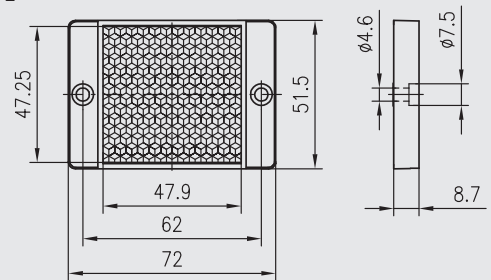

Reflector:

RB50*50

RB40*60

RB20*40

RB50*50-1

RB80

RB100*100

RB15*25

Reflective tape
RT50-1

Mounting bracket:

Barrel 18 series mounting bracket
EOM18-1

OS50 Series Mounting Bracket
EOS50-1

OS12 series mounting bracket
EOS12DF-1

OSM70 series mounting bracket
EOSM70-1

OS12 series mounting bracket
EOS12DF-2