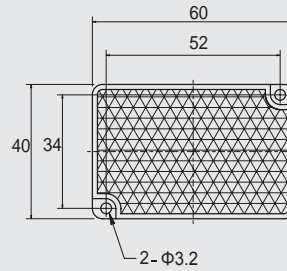

Reflector:

RB50*50

RB40*60

RB20*40

RB50*50-1

RB80

RB100*100

RB15*25

Reflective tape
RT50-1

Mounting bracket:

Barrel 18 series mounting bracket
EOM18-1

OS50 Series Mounting Bracket
EOS50-1

OS12 series mounting bracket
EOS12DF-1

OSM70 series mounting bracket
EOSM70-1

OS12 series mounting bracket
EOS12DF-2