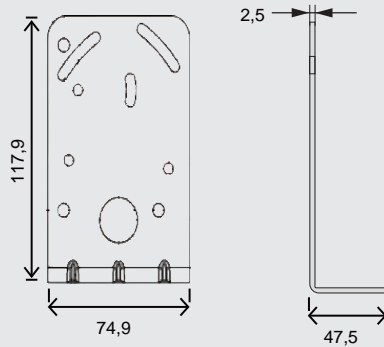

Reflector:

RB50*50

RB40*60

RB20*40

RB50*50-1

RB80

RB100*100

RB15*25

Reflective tape
RT50-1

Mounting bracket:

Barrel 18 series mounting bracket
EOM18-1

OS50 Series Mounting Bracket
EOS50-1

OS12 series mounting bracket
EOS12DF-1

OSM70 series mounting bracket
EOSM70-1

OS12 series mounting bracket
EOS12DF-2

OSM40/41 series mounting bracket
EOSM4041-1

Mounting bracket:

OSM72 series mounting bracket
EOSM72-1

Slit:

OS10 series slit
SOS10-1

OM18\OP18\OG18 slit
SOM18-1