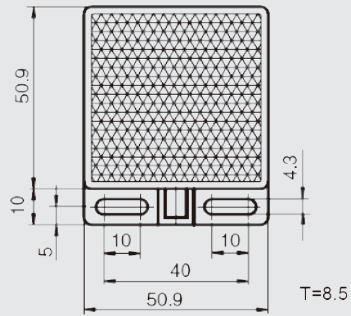

Reflector:

RB50*50

RB40*60

RB20*40

RB50*50-1

RB80

RB100*100

RB15*25

Reflective tape
RT50-1

Mounting bracket:

Barrel 18 series mounting bracket
EOM18-1

OS50 Series Mounting Bracket
EOS50-1

OS12 series mounting bracket
EOS12DF-1

OSM70 series mounting bracket
EOSM70-1

OS12 series mounting bracket
EOS12DF-2