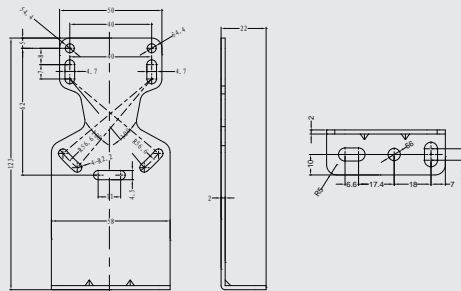

Reflector:

RB50*50

RB40*60

RB20*40

RB50*50-1

RB80

RB100*100

RB15*25

Reflective tape
RT50-1

Mounting bracket:

Barrel 18 series mounting bracket
EOM18-1

OS50 Series Mounting Bracket
EOS50-1

OS12 series mounting bracket
EOS12DF-1

OSM70 series mounting bracket
EOSM70-1

OS12 series mounting bracket
EOS12DF-2

OSM40/41 series mounting bracket
EOSM4041-1

Mounting bracket:

OSM72 series mounting bracket
EOSM72-1

Slit:

OS10 series slit
SOS10-1

OM18\OP18\OG18 slit
SOM18-1