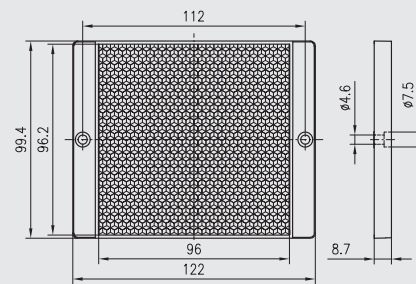

Reflector:

RB50*50

RB40*60

RB20*40

RB50*50-1

RB80

RB100*100

RB15*25

Reflective tape
RT50-1

Mounting bracket:

Barrel 18 series mounting bracket
EOM18-1

OS50 Series Mounting Bracket
EOS50-1

OS12 series mounting bracket
EOS12DF-1

OSM70 series mounting bracket
EOSM70-1

OS12 series mounting bracket
EOS12DF-2