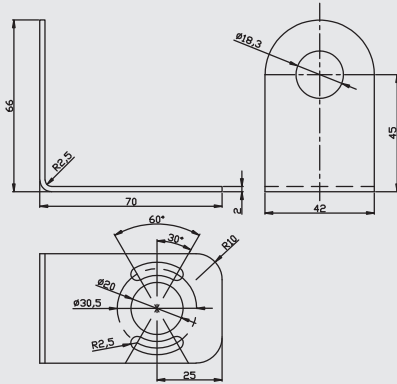

Reflector:

RB50*50

RB40*60

RB20*40

RB50*50-1

RB80

RB100*100

RB15*25

Reflective tape
RT50-1

Mounting bracket:

Barrel 18 series mounting bracket
EOM18-1

OS50 Series Mounting Bracket
EOS50-1

OS12 series mounting bracket
EOS12DF-1

OSM70 series mounting bracket
EOSM70-1

OS12 series mounting bracket
EOS12DF-2